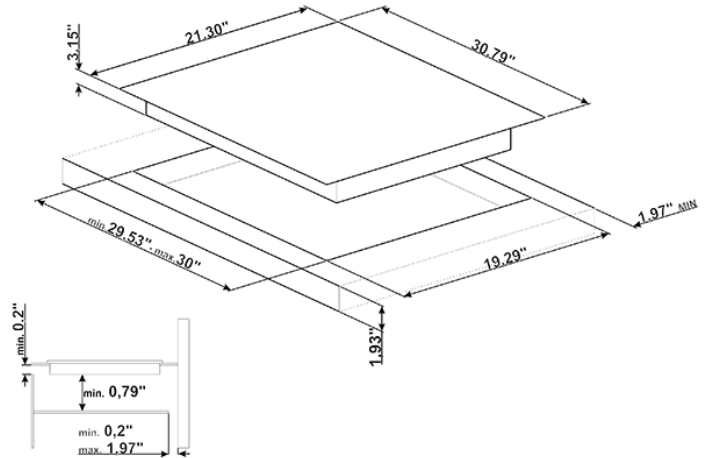

78,2 CM (approx. 31"), Induction cooktop,
black, standard building type
EAN13: 8017709207274

- 4 "full-power" cook zones • Front-central: 1,200W Ø 6" (145mm) Booster: 2,000W • Back-right: 2,500W Ø 11" (270mm) Booster: 3,700W • Back-left: 1,800W Ø 7 1/2" (180mm) Booster: 2,500W • Front-left: 2,500W Ø 7 1/2" (180mm) Booster: 2,500W • Bridge zone: 15 5/32" x 9 1/16" (385x230mm) Booster: 4,000W • Slider touch controls setting • 1 bridge area: extended cooking zone (front-left+back-left position) • 9 power levels for each zone • Simmering function • Melting/low-temperature cooking function • Indication of the minimum pan diameter • Residual heat indicator for each zone • Protection against accidental start-up • Automatic safety cut-out • Individual timer for each zone • Child safety lock • Voltage rating: 208/240V - 60Hz • Connected load (nominal power): 6.8/7.4kW • Amps 208/240V: 33Amps • Double 40 Amp breaker required on both sides of line with ground