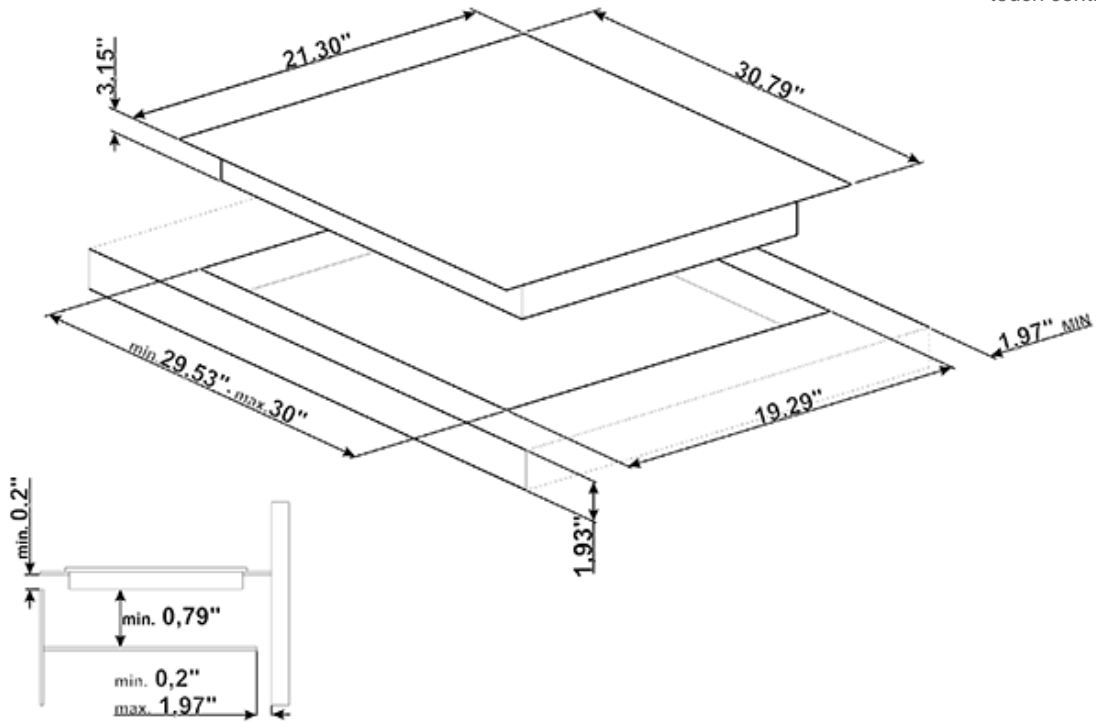

SIMU530B

induction
30,79"
black
touch control

SMEG U.S.A. INC.
A&D BUILDING
150 EAST 58th STREET, 7th FLOOR
NEW YORK, NY, 10155
Tel. +1 212 265 5378
Fax +1 212 265 5945