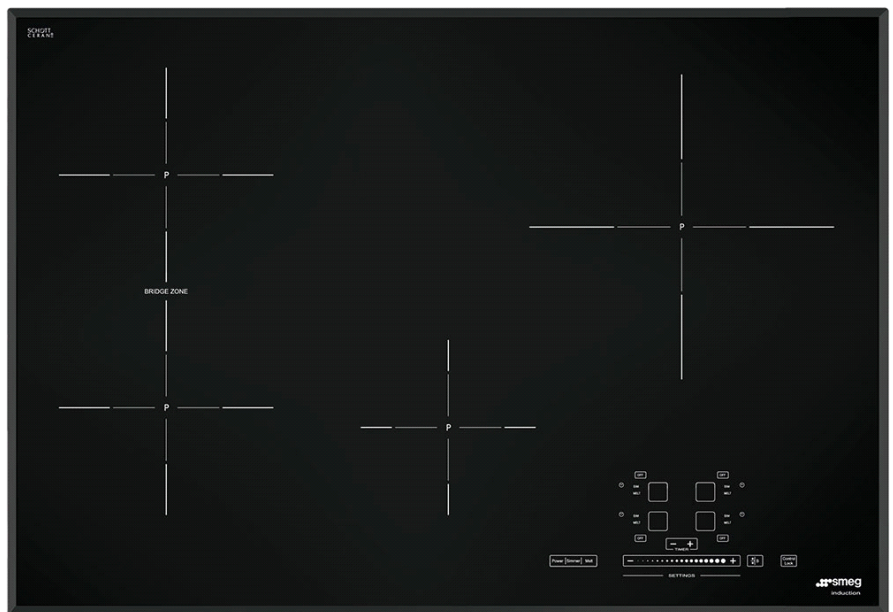

SIMU530B

78,2 CM (approx. 31"), Induction
cooktop,
black, standard building type

EAN13: 8017709207274

4 "full-power" cook zones

Front-central: 1,200W Ø 6" (145mm) Booster:
2,000W

Back-right: 2,500W Ø 11" (270mm) Booster:
3,700W

Back-left: 1,800W Ø 7 1/2" (180mm) Booster:
2,500W

Front-left: 2,500W Ø 7 1/2" (180mm) Booster:
2,500W

Bridge zone: 15 5/32" x 9 1/16" (385x230mm)
Booster: 4,000W

Slider touch controls setting

1 bridge area: extended cooking zone (front-
left+back-left
position)

9 power levels for each zone

Simmering function

Melting/low-temperature cooking function

Indication of the minimum pan diameter

Residual heat indicator for each zone

Protection against accidental start-up

Automatic safety cut-out

Individual timer for each zone

Child safety lock

Voltage rating: 208/240V - 60Hz

Connected load (nominal power): 6.8/7.4kW

Amps 208/240V: 33Amps

Double 40 Amp breaker required on both sides of
line
with ground