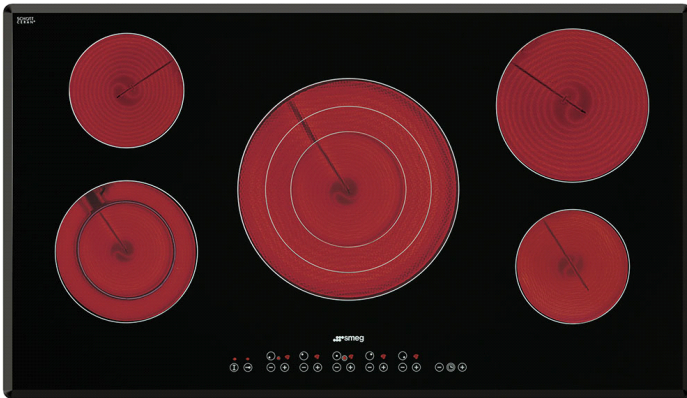

91,4 CM (36") Ceramic Cooktop
Angled-edge Glass
EAN13: 8017709114442

• 5 High-Light radiant zones: • Front right: \varnothing 5 1/2" (140mm) - Booster 1,200 W • Back right: \varnothing 7 5/8" (195mm) - Booster 2,000 W • Central: \varnothing 5 1/2" - 8 1/4" - 10 5/8" (140-210-270mm) - Booster 750 + 900 + 1,050 W • Back left: \varnothing 5 1/2" (140mm) - Booster 1,200 W • Front left: \varnothing 4 3/4" - 7" (120-180mm) - Booster 800 + 1,200 W • Soft touch controls • 5 high-light radiant elements, including 2 variable zones (central zone with three level adjustment) • 9 power levels for each zone • Residual heat indicator for each zone • Automatic safety cut-out • Individual timer for each zone (1 - 99min) • Child safety lock • Voltage rating: 240/208V - 60Hz • Connected load (nominal power): 240/208V-8.6/6.5kW • Amps 240/208V: 36/32 Amps • Electrical - single phase 3 or 4 wire cable required, 120/240V or 120/208V, 60Hz, fused on both sides of line with ground. • **Accessories Included:** • 1 Cleaning scraper