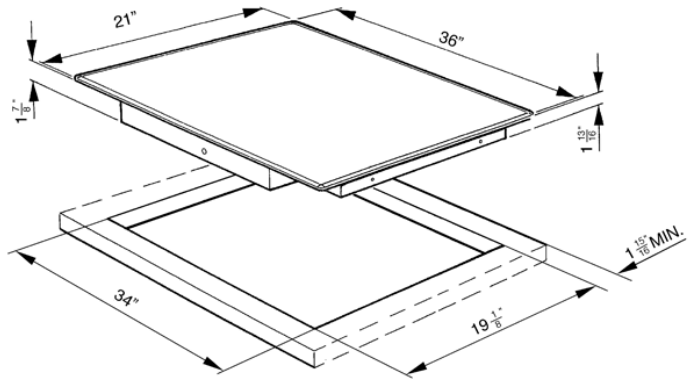

91,4 CM (36") Ceramic Cooktop
Angled-edge Glass
EAN13: 8017709114442

• 5 High-Light radiant zones: • Front right: \varnothing 5 1/2" (140mm) - Booster 1,200 W • Back right: \varnothing 7 5/8" (195mm) - Booster 2,000 W • Central: \varnothing 5 1/2" - 8 1/4" - 10 5/8" (140-210-270mm) - Booster 750 + 900 + 1,050 W • Back left: \varnothing 5 1/2" (140mm) - Booster 1,200 W • Front left: \varnothing 4 3/4" - 7" (120-180mm) - Booster 800 + 1,200 W • Soft touch controls • 5 high-light radiant elements, including 2 variable zones (central zone with three level adjustment) • 9 power levels for each zone • Residual heat indicator for each zone • Automatic safety cut-out • Individual timer for each zone (1 - 99min) • Child safety lock • Voltage rating: 240/208V - 60Hz • Connected load (nominal power): 240/208V-8.6/6.5kW • Amps 240/208V: 36/32 Amps • Electrical - single phase 3 or 4 wire cable required, 120/240V or 120/208V, 60Hz, fused on both sides of line with ground. • **Accessories Included:** • 1 Cleaning scraper