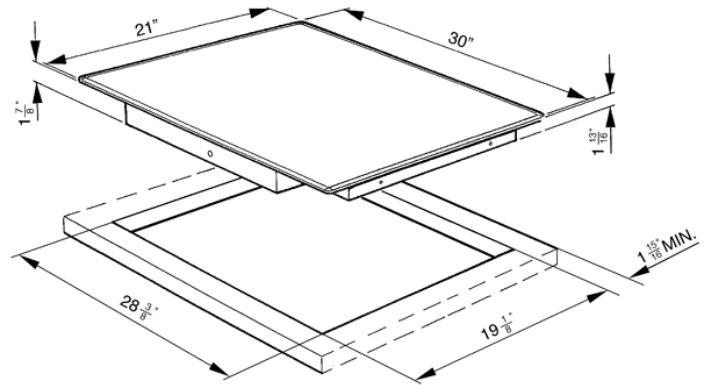

77CM (30") Ceramic Cooktop
Angled-edge Glass
EAN13: 8017709114435

- 4 High-Light radiant zones: • Front right: \varnothing 7" (180mm) - Booster 1,800 W • Back right: \varnothing 6 11/16" x 10 7/16" (170 x 265mm) - Booster 1,400 + 800 W • Back left: \varnothing 5 1/2" (140mm) - Booster 1,200 W • Front left: \varnothing 5 1/2" - 8 1/4" (140-210mm) - Booster 1,100 + 1,300 W • Soft touch controls
- 4 high-light radiant elements, including 2 variable zones • 9 power levels for each zone • Residual heat indicator for each zone • Automatic safety cut-out • Child safety lock • Voltage rating: 240/208V - 60Hz • Connected load (nominal power): 240/208V-8.1/6.0kW • Amps @ 240/208V: 34/29 Amps • Electrical - single phase 3 or 4 wire cable required, 120/240V or 120/208V, 60Hz, fused on both sides of line with ground. • **Accessories Included:** • 1 Cleaning scraper