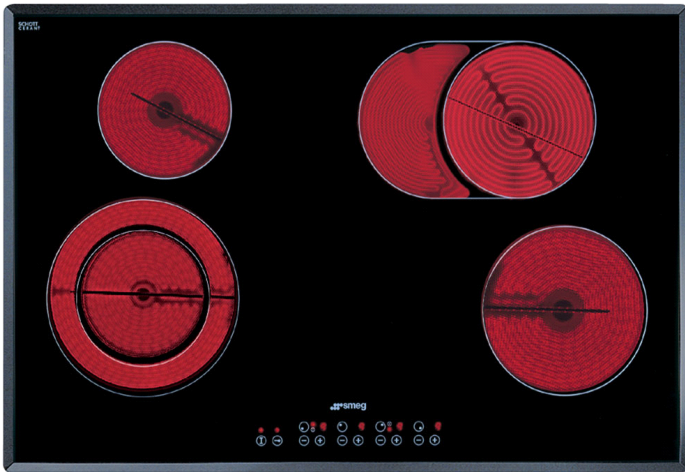

77CM (30") Ceramic Cooktop
Angled-edge Glass
EAN13: 8017709114435

- 4 High-Light radiant zones: • Front right: \varnothing 7" (180mm) - Booster 1,800 W • Back right: \varnothing 6 11/16" x 10 7/16" (170 x 265mm) - Booster 1,400 + 800 W • Back left: \varnothing 5 1/2" (140mm) - Booster 1,200 W • Front left: \varnothing 5 1/2" - 8 1/4" (140-210mm) - Booster 1,100 + 1,300 W • Soft touch controls
- 4 high-light radiant elements, including 2 variable zones • 9 power levels for each zone • Residual heat indicator for each zone • Automatic safety cut-out • Child safety lock • Voltage rating: 240/208V - 60Hz • Connected load (nominal power): 240/208V-8.1/6.0kW • Amps @ 240/208V: 34/29 Amps • Electrical - single phase 3 or 4 wire cable required, 120/240V or 120/208V, 60Hz, fused on both sides of line with ground. • **Accessories Included:** • 1 Cleaning scraper