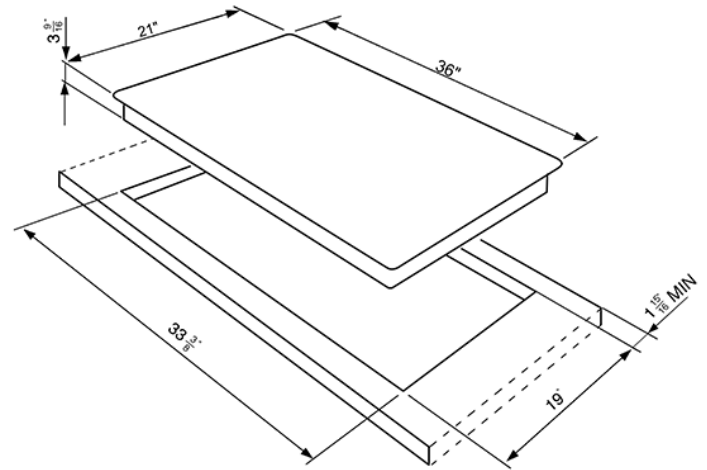

36" Built-in Gas Cooktop
EAN13: 8017709210878

• **Classic design** • Extra-wide stainless steel frame for countertop protection • 5 Gas burners: • Front right: 3,600 BTUs burner • Back right: 6,200 BTUs rapid burner • Central: 13,700 BTUs double inset super burner • Back left: 6,200 BTUs rapid burner • Front left: 6,200 BTUs rapid burner • AISI 304 Stainless Steel cooktop • Ultra low profile base (1/8") • Ergonomic side control knobs • Heavy-duty cast iron grates • Full-width grates • Sealed burners • Automatic electronic ignition • Safety valves • LP Gas conversion kit included • Voltage rating: 120V / 60Hz / 0.1Amps