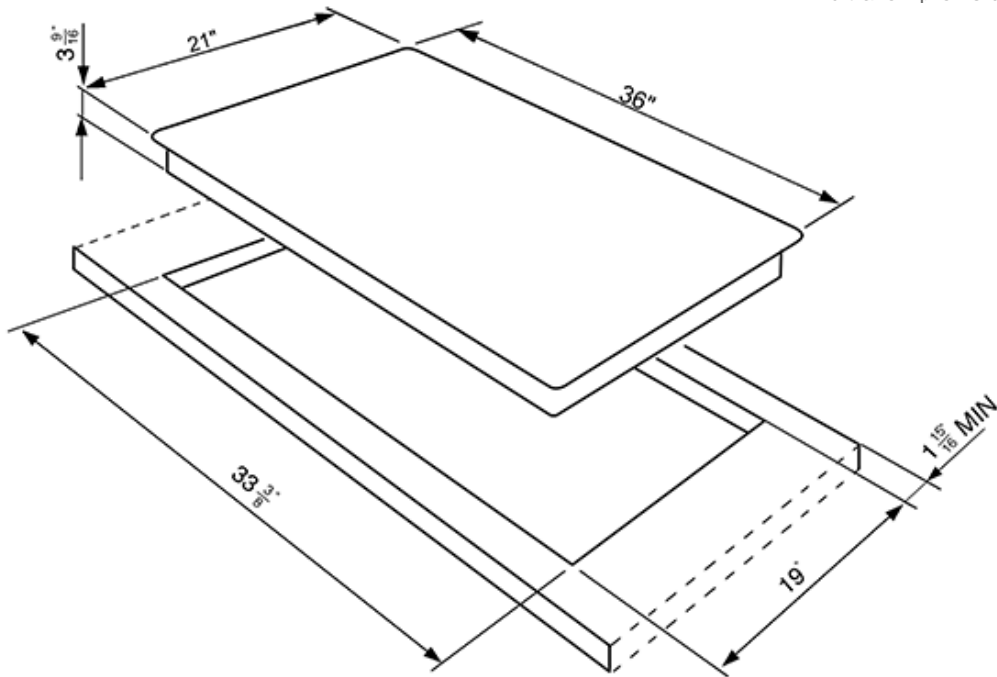

Options

- **WOKGHU** - Cast iron wok ring

PGFU36X

classic

gas
36"
stainless steel
ultra low profile base

SMEG U.S.A. INC.
A&D BUILDING
150 EAST 58th STREET, 7th FLOOR
NEW YORK, NY, 10155
Tel. +1 212 265 5378
Fax +1 212 265 5945