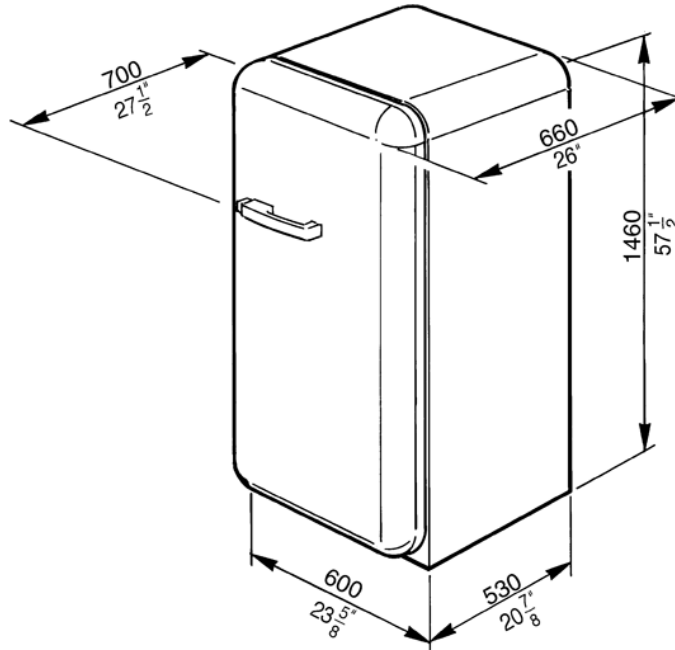

50'S Style Refrigerator with ice compartment,  
Union Jack, Right hand hinge  
EAN13: 8017709168803

• Capacity 9.22 Cu. Ft. • REFRIGERATOR • Interior light • 3 adjustable glass shelves • 1 bottle storage shelf • 1 fixed glass shelf • 1 fruit and vegetable container • 1 dairy box • DOOR • 2 adjustable covered bins • 2 bottle storage bins • 4 adjustable bins • 2 egg bins • FREEZER COMPARTMENT: • 1 Ice cube tray • Energy consumption: 305 kWh/ year • Voltage: 120 V • Current: 10 A • Frequency: 60 Hz • Noise level: 42 dB(A) RE 1 pW • Dimensions (h x w x d ) 57½ x 23¾ x 27½ inches • Gross weight: 181.4 lbs • Net weight: 156.5 lbs • When positioning these appliances adjacent to kitchen unit a gap of 6 7/8" must be left on the hinged side of the product to allow the door to open. When positioning next to a wall it is recommended to leave a larger gap of 12 1/2".