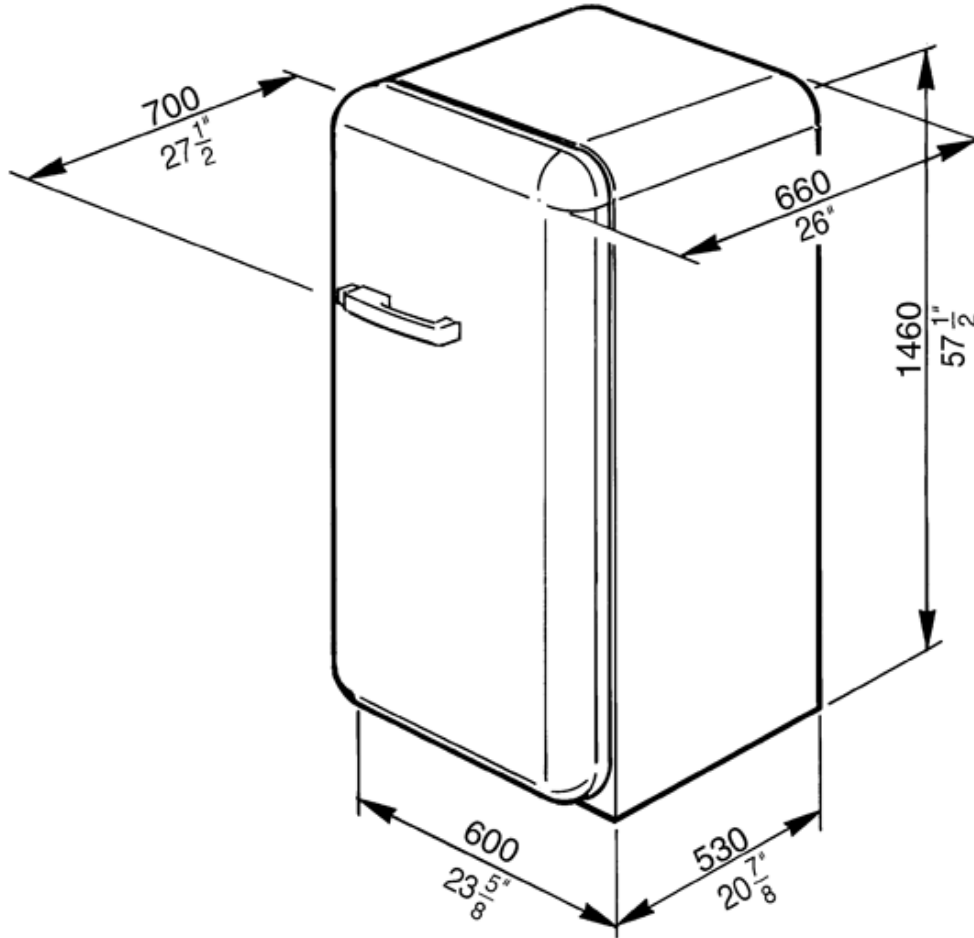

FAB28UUJR

50's Retro style

fridge
free standing
50's style
union jack
24"

SMEG U.S.A. INC.
A&D BUILDING
150 EAST 58th STREET, 7th FLOOR
NEW YORK, NY, 10155
Tel. +1 212 265 5378
Fax +1 212 265 5945