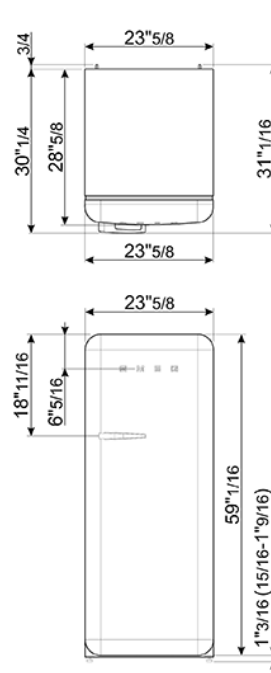

'50s Style fridge with ice compartment, Special Edition Mickey Mouse Design, Right-hand hinge, 24" in-width  
 EAN13: 8017709286286

- **REFRIGERATOR** • Multiflow Cooling System • Fresh food capacity: 9 cu ft • Life plus zone 28 - 37°F • LED internal light • Automatic defrost • 3 adjustable glass shelves • Glass crisper cover • Fruit and vegetable drawer on telescopic guides • Inner door with 1 adjustable shelf and 1 bottle shelf with wire support • **FREEZER** • Frozen food capacity: 0.92 cu ft • Ice cube tray • **DOOR** • 1 bin with transparent cover • 1 bottle storage bin • 2 adjustable storage bins • **TECHNICAL FEATURES** • Energy consumption: 230 kWh/year • Voltage: 120 V • Frequency: 60 Hz • Noise level: 38 dB(A) • Dimensions (HxWxD): 60 1/4" x 23 2/3" x 30 1/4" (handle included) • Dimensions (with door opened to 90°) (HxWxD): 60 1/4" x 30 1/16" x 47 1/8" • Net weight: 156 lbs