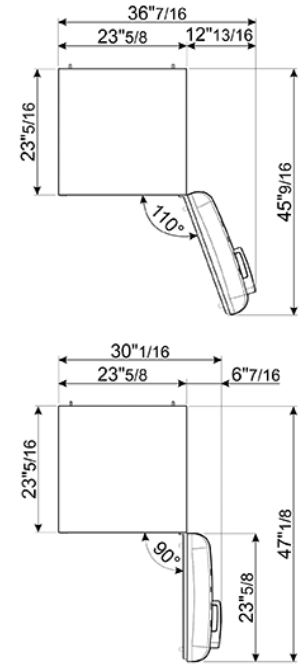

'50s Style fridge with ice compartment, Special Edition Mickey Mouse Design, Right-hand hinge, 24" in-width  
 EAN13: 8017709286286

- **REFRIGERATOR** • Multiflow Cooling System • Fresh food capacity: 9 cu ft • Life plus zone 28 - 37°F • LED internal light • Automatic defrost • 3 adjustable glass shelves • Glass crisper cover • Fruit and vegetable drawer on telescopic guides • Inner door with 1 adjustable shelf and 1 bottle shelf with wire support • **FREEZER** • Frozen food capacity: 0.92 cu ft • Ice cube tray • **DOOR** • 1 bin with transparent cover • 1 bottle storage bin • 2 adjustable storage bins • **TECHNICAL FEATURES** • Energy consumption: 230 kWh/year • Voltage: 120 V • Frequency: 60 Hz • Noise level: 38 dB(A) • Dimensions (HxWxD): 60 1/4" x 23 2/3" x 30 1/4" (handle included) • Dimensions (with door opened to 90°) (HxWxD): 60 1/4" x 30 1/16" x 47 1/8" • Net weight: 156 lbs