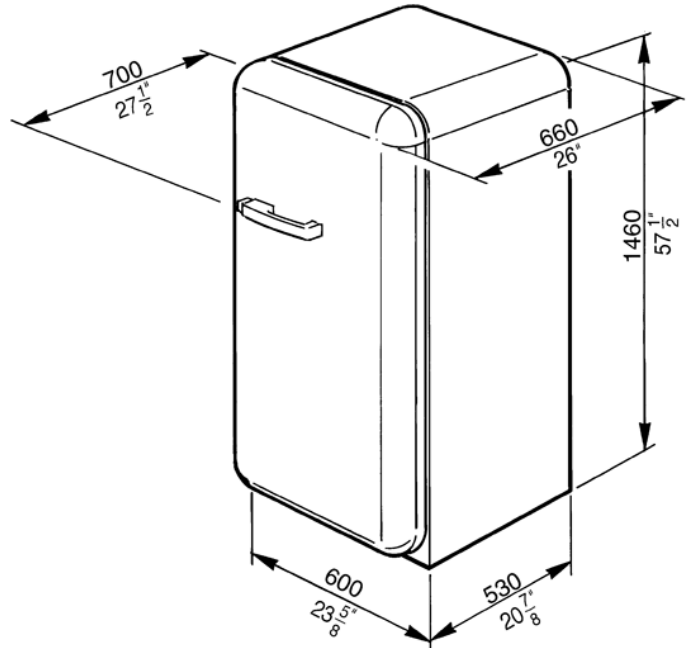

FAB28ULIR1

Approx 24" 50'S Style Refrigerator with ice compartment,
Lime green, Right hand hinge
EAN13: 8017709208561

• **Capacity 9.46 cu. ft.** • Available with right and left hinge • **REFRIGERATOR:** • Fresh food capacity: 8.72 cu ft • Interior light • 3 adjustable glass shelves • 1 bottle rack • 1 fixed glass shelf • 1 fruit and vegetable container • 1 dairy box • **DOOR:** • 2 adjustable covered bins • 2 bottle storage bins • 4 adjustable bins • 2 egg bins • **FREEZER COMPARTMENT** • Frozen food capacity: 0.74 cu ft • 1 Ice cube tray • Energy consumption: 305 kWh/year • Voltage: 120V 60Hz • Current: 10 Amps • Noise level: 42 dB(A) RE 1 pW • **Dimensions (h x w x d)** • 57 $\frac{1}{2}$ " x 23 $\frac{5}{8}$ " x 27 $\frac{1}{2}$ " • Door thickness: 4 1/2" (door+handle: 6") • Gross weight: 181.4lbs • Net weight: 156.5lbs • When positioning these appliances adjacent to a kitchen unit, a gap of 6 7/8" must be left on the hinged side of the product to allow the door to open. When positioning next to a wall, it is recommended to leave a larger gap of 12 1/2".