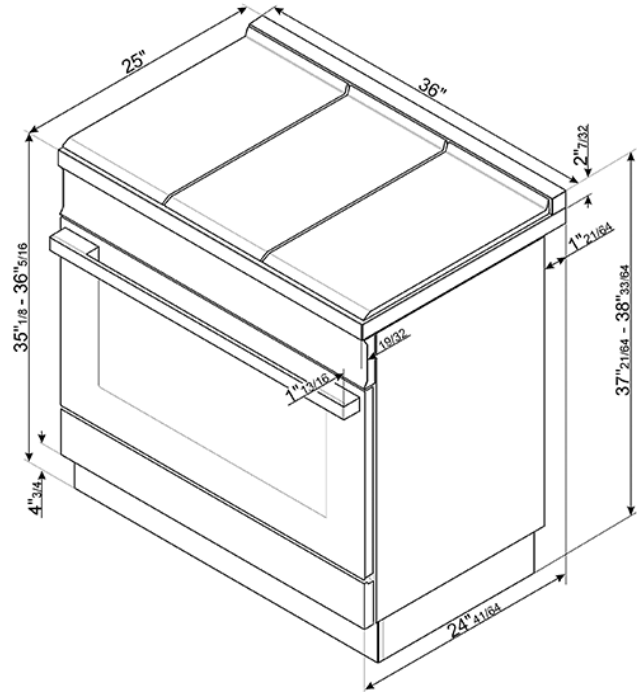

CPF36UGGOR

Portofino Pro-Style Gas Range,
Orange, 36" x 25"
EAN13: 8017709264420

- **PORTOFINO STYLE** • Stainless steel control knobs • **Triple Convection** • **Soft close oven door** • Full-width continuous grates • Push-pull stainless steel storage compartment • **GAS OVEN:** • 4 cooking modes • Programmable Timer with Touch display • Adjustable thermostat 120° - 500°F • Air-cooled triple-glazed removable door • **Triple Convection** • Oven capacity: 4.5 cu. ft. • **Ever Clean enameled interior cavity** • 5 shelf positions • 2 x halogen oven lights • **GAS RANGETOP:** • 5 gas burners • Center-rear 4500 BTUs • Center-front 10500 BTUs • Right-rear 12000 BTUs • Right-front 8000 BTUs • **Left double-inset super burner 20000 BTUs** • Heavy-duty cast iron grates • Automatic electric ignition • LP gas conversion kit included • **SAFETY:** • Gas safety valves • Air-cooled door to prevent overheating • Connected load nominal power: 200W - 2 Amps • Voltage rating: 120V 60Hz • **ACCESSORIES INCLUDED:** • 1 wok ring • 1 deep oven tray • 1 total-extraction telescopic guide • 2 chrome shelves • 1 black toe kick

Functions

Main Oven

Options

- GT1T-2 - 1-Level Telescopic Shelf - Total Extraction

Versions

- CPF36UGGX - Stainless Steel • CPF36UGGR - Red • CPF36UGGYW - Yellow • CPF36UGGWH - White • CPF36UGGBL - Black • CPF36UGGOG - Olive green • CPF36UGGAN - Matte Black