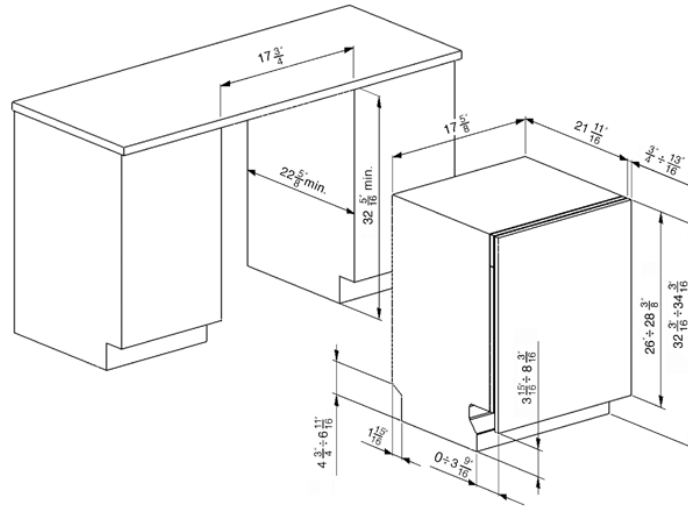

18" Fully Integrated, Panel-ready Dishwasher
EAN13: 8017709114664

- Hidden electronic control panel • Accepts custom door panel • Self-balancing door • 5 wash cycles including crystal washing, Aquatest, built-in water softener, sanitation • Stainless steel tub and filter • Concealed heating element • Delay timer (up to 9 hours) • 4 temperatures: 113°F, 131°F, 149°F, 158°F • Salt and Rinse aid refill indicators • **Shuttle Wash System** • Complete Water Leak Protection System • **10 place settings** • Stainless steel baskets • Adjustable upper basket to accommodate plates up to 11 3/4" in diameter • 1 Cutlery basket • 2 flip-down spike rails • 2 glass support racks in upper basket • 2 extra cutlery holders in upper basket • Easyglide basket movement • Noise level 45dB (A) • **Energy star rated** • Height leveling legs • Voltage rating: 120V - 60Hz • Connected load (nominal power): 120V - 1.3kW • Nominal power: 13Amps - 1,900W • Water usage: normal cycle: 4.3 gal.

Functions

Options

- KIT45XU - Fingerprint-proof stainless steel door panel with "Classic" style handle